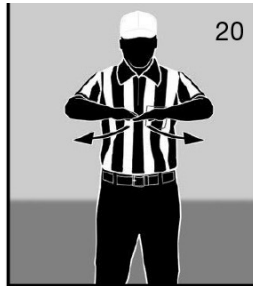

Officials' Signals

Ready for play
*Untimed down

Start the clock

Stop the clock

TV/radio timeout

Touchdown
Field Goal

Safety

Dead-ball foul/
touchback
(move side to side)

First down

Loss of down

Incomplete pass/unsuccessful try or
field goal/penalty declined/
coin toss option deferred

Legal touching

Inadvertent whistle

Disregard flag

End of period

Sideline warning

Illegal touching

Uncatchable pass

Offside B/Offside A
or B on kickoff

19
False start/
Encroachment A
Illegal formation

20
Illegal motion (1 hand)
Illegal shift (2 hands)

21
Delay of game

22
Substitution
infraction

23
Equipment violation

24
Targeting

25
Horse-collar

26
Hands to the face

27
Unsportsmanlike
conduct

28
Illegal blindside
block

29
Sideline interference
Note: Face press box
when giving signal.

30
Running into or
roughing the kicker
or holder