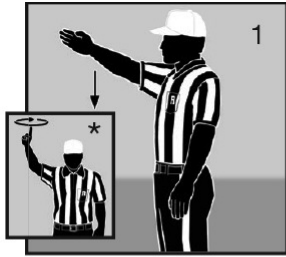

Officials' Signals

Ready for play
*Untimed down

Start the clock

Stop the clock

TV/radio timeout

Touchdown
Field Goal

Safety

Dead-ball foul/
touchback
(move side to side)

First down

Loss of down

Incomplete pass/unsuccessful try or
field goal/penalty declined/
coin toss option deferred

Legal touching

Inadvertent whistle

Disregard flag

End of period

Sideline warning