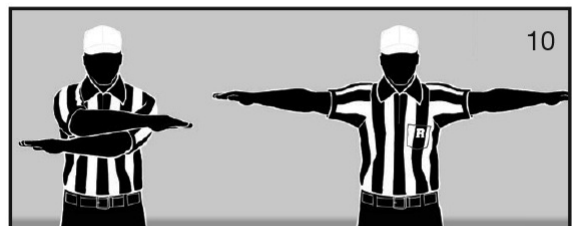

Officials' Signals

Ready for play
*Untimed down

Start the clock

Stop the clock

TV/radio timeout

Touchdown
Field Goal

Safety

Dead-ball foul/
touchback
(move side to side)

First down

Loss of down

Incomplete pass/unsuccessful try or
field goal/penalty declined/
coin toss option deferred

Legal touching

Inadvertent whistle

Disregard flag

End of period

Sideline warning