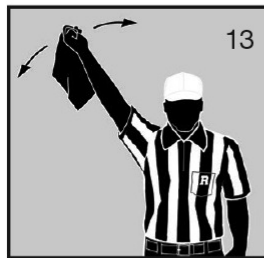

Officials' Signals

Ready for play
*Untimed down

Start the clock

Stop the clock

TV/radio timeout

Touchdown
Field Goal

Safety

Dead-ball foul/
touchback
(move side to side)

First down

Loss of down

Incomplete pass/unsuccessful try or
field goal/penalty declined/
coin toss option deferred

Legal touching

Inadvertent whistle

Disregard flag

End of period

Sideline warning