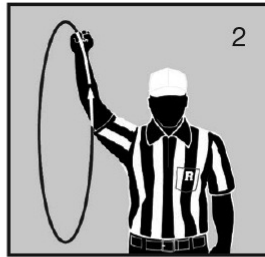

Officials' Signals

Ready for play
*Untimed down

Start the clock

Stop the clock

TV/radio timeout

Touchdown
Field Goal

Safety

Dead-ball foul/
touchback
(move side to side)

First down

Loss of down

Incomplete pass/unsuccessful try or
field goal/penalty declined/
coin toss option deferred

Legal touching

Inadvertent whistle

Disregard flag

End of period

Sideline warning